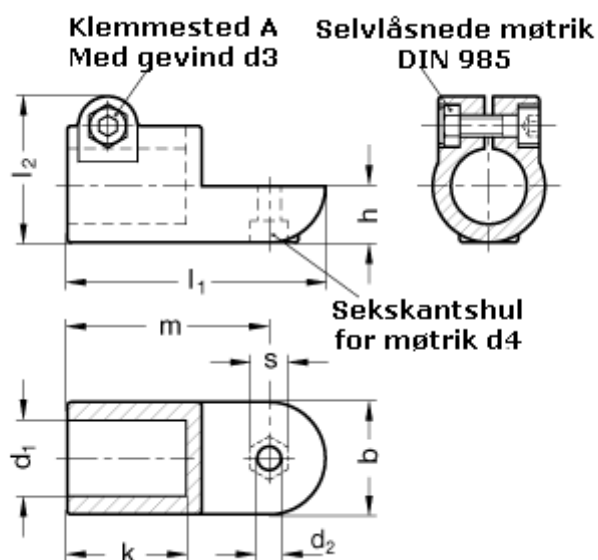

Article number: 20276B50AV2SW

Description: E+G Swivel clamp connector  
GN276-B50-AV-2-SW

## Measures

$b = 65$	$m = 115$
$d_1 = B50$	$s = 17$
$d_2 = 10.2$	
$d_3 = M10$	
$d_4 = M10$	
$k = 74.0$	
$l_1 = 148$	
$l_2 = 77.5$	